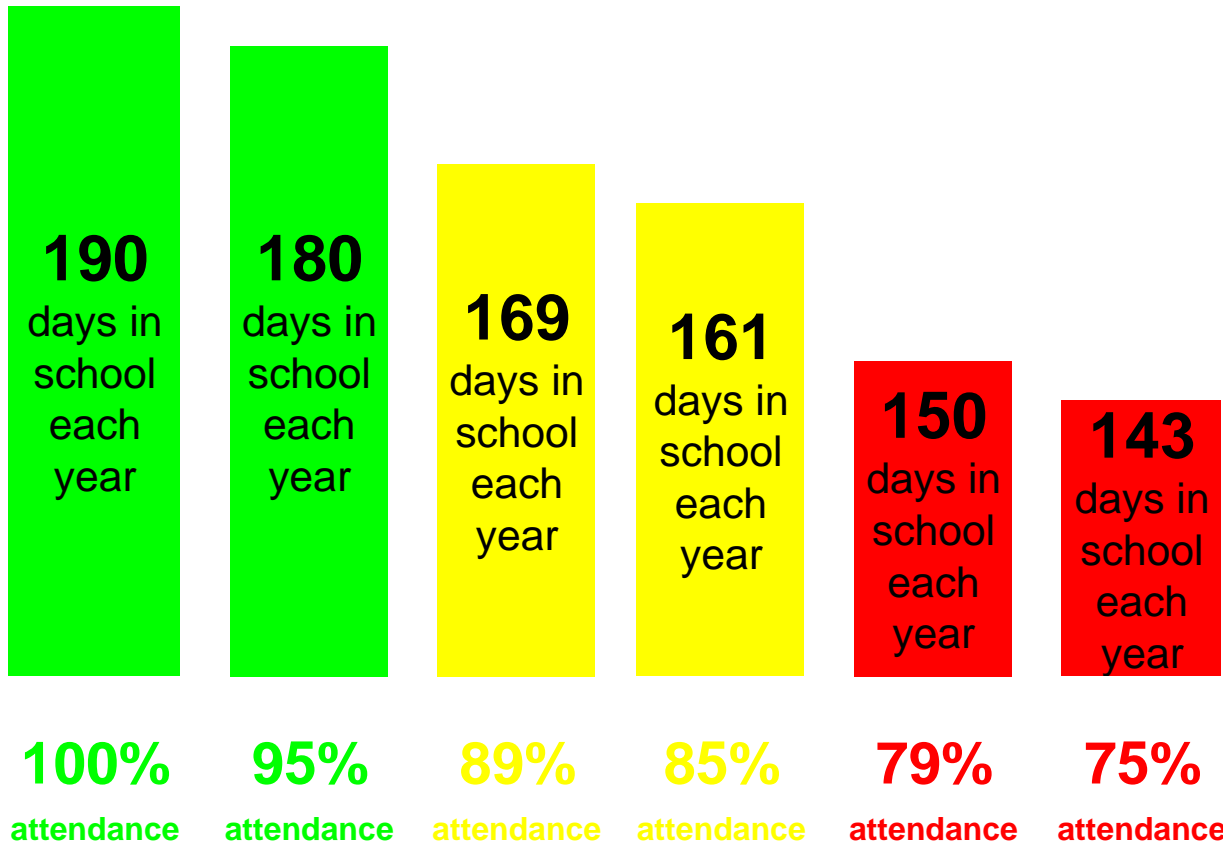

GOOD ATTENDANCE MEANS.....

being in school at least 95% of the time
or between 180 and 190 days

Best chance of success

Poor attendance - less chance of success

Very poor attendance - serious impact on education and life chances

SAFETY ZONE

AT RISK

DANGER ZONE

THERE ARE ONLY 190 SCHOOL DAYS EACH YEAR, THAT MEANS 175 DAYS NOT AT SCHOOL FOR SHOPPING AND HOLIDAYS